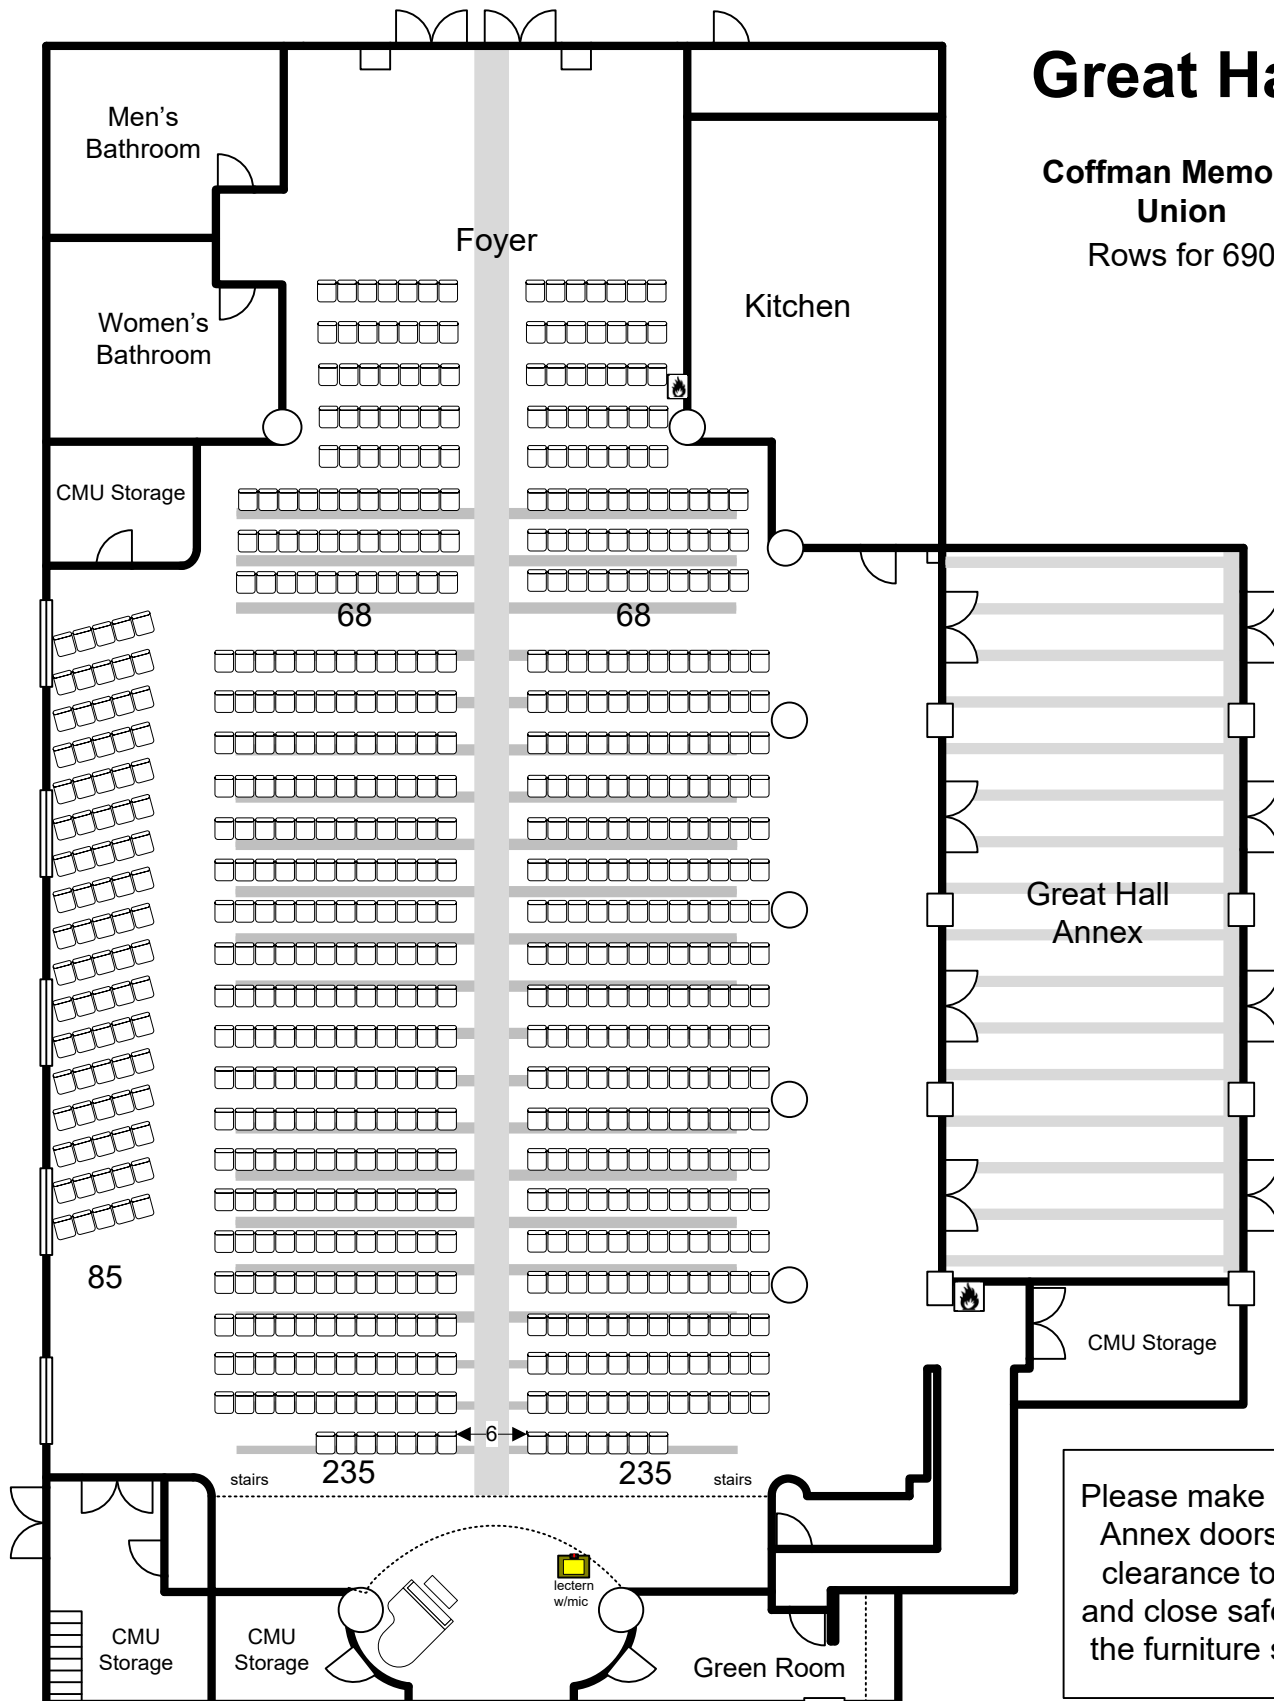

# Great Hall

Coffman Memorial Union  
Rows for 690

Please make sure all Annex doors have clearance to open and close safely with the furniture set-up.